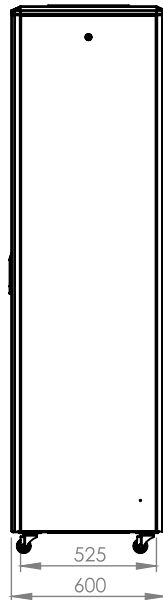

DYNAMIC DATA CABINET

Technical Drawing

Top View

Bottom View

0°-120°
Front Door
Opening Angle

Top Inside View

Front View

Side View

Rear View

Dimensions in
Width & Height

Note: Castors shown fitted for illustration only.

Part Number

Item Code	Manufacturer Code	Product Description	Height	Width	Depth
824330	LN-FS42U8060-BL-921	19" Free Standing Cabinet	42U	800mm	600mm

DYNAMIC DATA CABINET

Technical Drawing