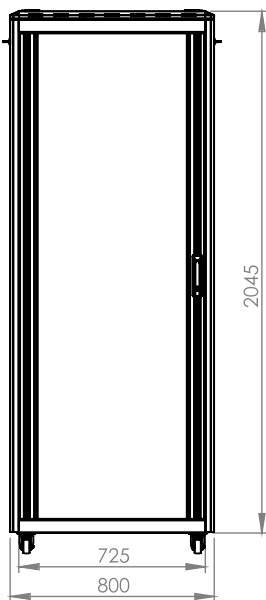

DYNAMIC DATA CABINET

Technical Drawing

Top View

Bottom View

0°-120°
Front Door
Opening Angle

Top Inside View

Front View

Side View

Rear View

Dimensions in
Width & Height

Note: Castors shown fitted for illustration only.

Part Number

Item Code	Manufacturer Code	Product Description	Height	Width	Depth
824330	LN-FS42U8060-BL-921	19" Free Standing Cabinet	42U	800mm	600mm

DYNAMIC DATA CABINET

Technical Drawing