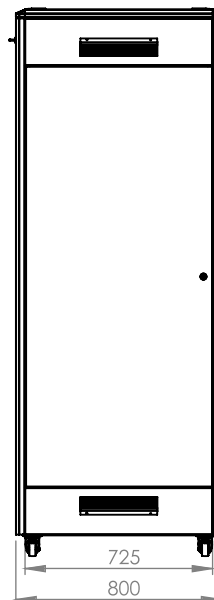

DYNAMIC DATA CABINET

Technical Drawing

Top View

Bottom View

0°-120°
Front Door
Opening Angle

Top Inside View

Front View

Side View

Rear View

Dimensions in
Width & Height

Note: Castors shown fitted for illustration only.

Part Number

Item Code	Manufacturer Code	Product Description	Height	Width	Depth
824330	LN-FS42U8060-BL-921	19" Free Standing Cabinet	42U	800mm	600mm

DYNAMIC DATA CABINET

Technical Drawing