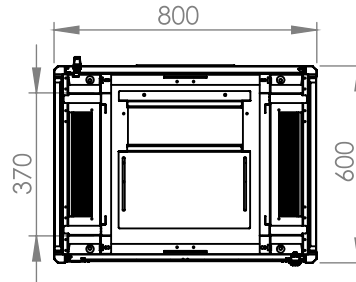

DYNAMIC DATA CABINET

Technical Drawing

Top View

Bottom View

0°-120°
Front Door
Opening Angle

Top Inside View

Front View

Side View

Rear View

Dimensions in
Width & Height

Note: Castors shown fitted for illustration only.

Part Number

Item Code	Manufacturer Code	Product Description	Height	Width	Depth
824330	LN-FS42U8060-BL-921	19" Free Standing Cabinet	42U	800mm	600mm

DYNAMIC DATA CABINET

Technical Drawing