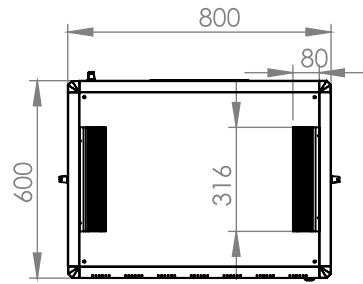

DYNAMIC DATA CABINET

Technical Drawing

Top View

Bottom View

0°-120°
Front Door
Opening Angle

Top Inside View

Front View

Side View

Rear View

Dimensions in
Width & Height

Note: Castors shown fitted for illustration only.

Part Number

Item Code	Manufacturer Code	Product Description	Height	Width	Depth
824330	LN-FS42U8060-BL-921	19" Free Standing Cabinet	42U	800mm	600mm

DYNAMIC DATA CABINET

Technical Drawing