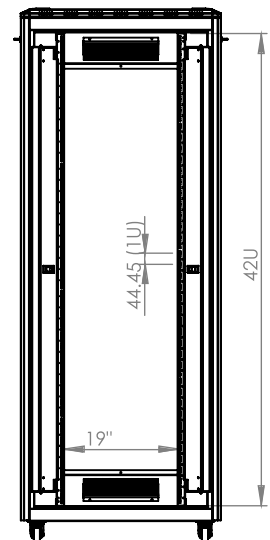

DYNAMIC DATA CABINET

Technical Drawing

Top View

Bottom View

0°-120°
Front Door
Opening Angle

Top Inside View

Front View

Side View

Rear View

Dimensions in
Width & Height

Note: Castors shown fitted for illustration only.

Part Number

Item Code	Manufacturer Code	Product Description	Height	Width	Depth
824330	LN-FS42U8060-BL-921	19" Free Standing Cabinet	42U	800mm	600mm

DYNAMIC DATA CABINET

Technical Drawing