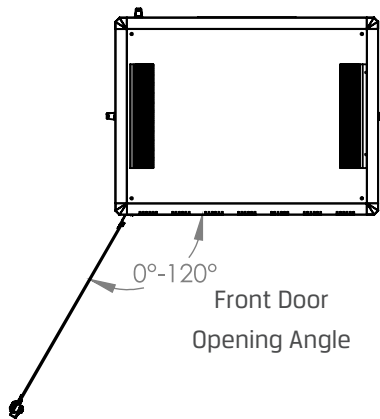

DYNAMIC DATA CABINET

Technical Drawing

Top View

Bottom View

0°-120°
Front Door
Opening Angle

Top Inside View

Front View

Side View

Rear View

Dimensions in
Width & Height

Note: Castors shown fitted for illustration only.

Part Number

Item Code	Manufacturer Code	Product Description	Height	Width	Depth
824330	LN-FS42U8060-BL-921	19" Free Standing Cabinet	42U	800mm	600mm